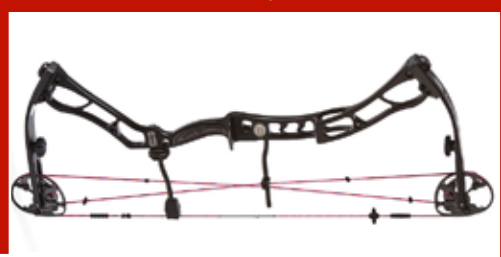

LOWEST PRICES OF THE SEASON

**25% to 35%
OFF**
our everyday low prices

**SELECT
MEN'S
FOOTWEAR**

**25% to 50%
OFF**
our everyday low prices

**SELECT
MEN'S
APPAREL**

**20%
OFF**
our everyday low prices

**ALL MANZELLA, ROCKY,
AND JACOB ASH
HUNTING GLOVES**